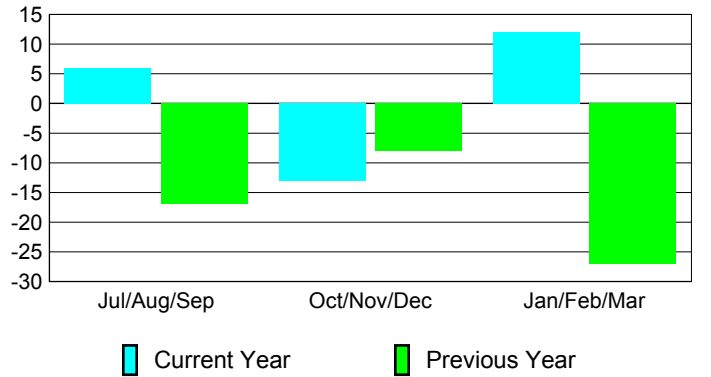

Goal, New, Dropped, Gain/Loss

Comparison of Club Gain/Loss

Current Year Compared to the Previous Year

YTD Status Quo Clubs 2009-2010

Status Quo Clubs Compared to Status Quo Members

MEMBERSHIP

Membership Results 2009-2010	Membership 2008-2009
---	---------------------------------

Month	Net Memb	Actual New	Actual Dropped	Gain/Loss of	Gain/Loss of
	Goal	Memb	Memb	Memb	Memb
Jul/Aug/Sep	0	19	-13	6	-17
Oct/Nov/Dec	0	42	-55	-13	-8
Jan/Feb/Mar	0	28	-16	12	-27
Totals	0	89	-84	5	-52

Membership Results 2009-2010

Goal, New, Dropped, Gain/Loss

Comparison of Membership Gain/Loss

Current Year Compared to the Previous Year

Gender Comparison 2009-2010