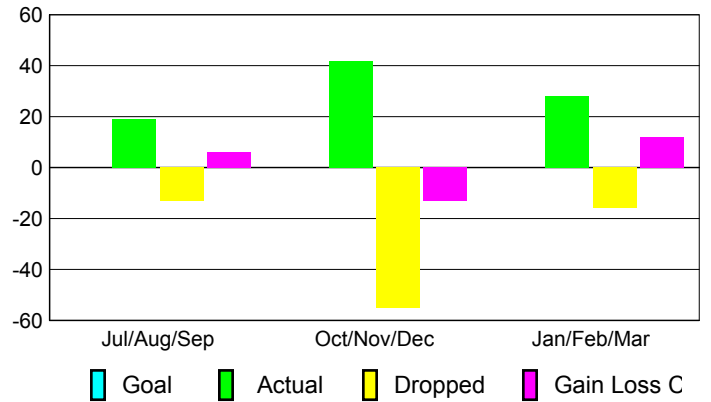

Membership Results 2009-2010

Goal, New, Dropped, Gain/Loss